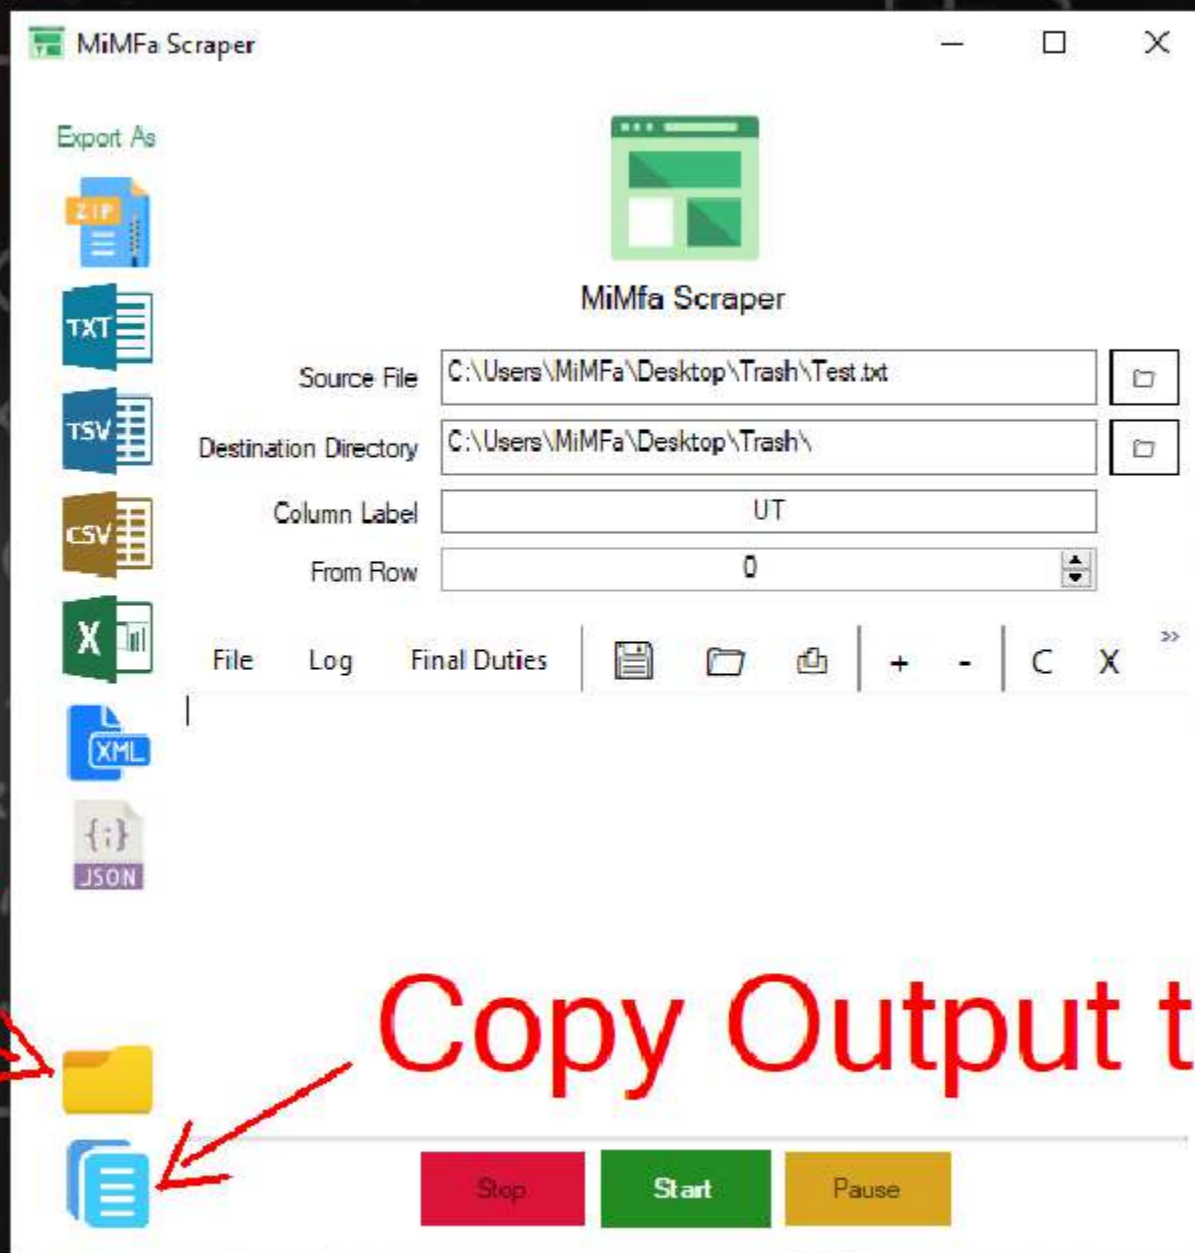

Convert Results

Open Results

Copy Output to Clipboard